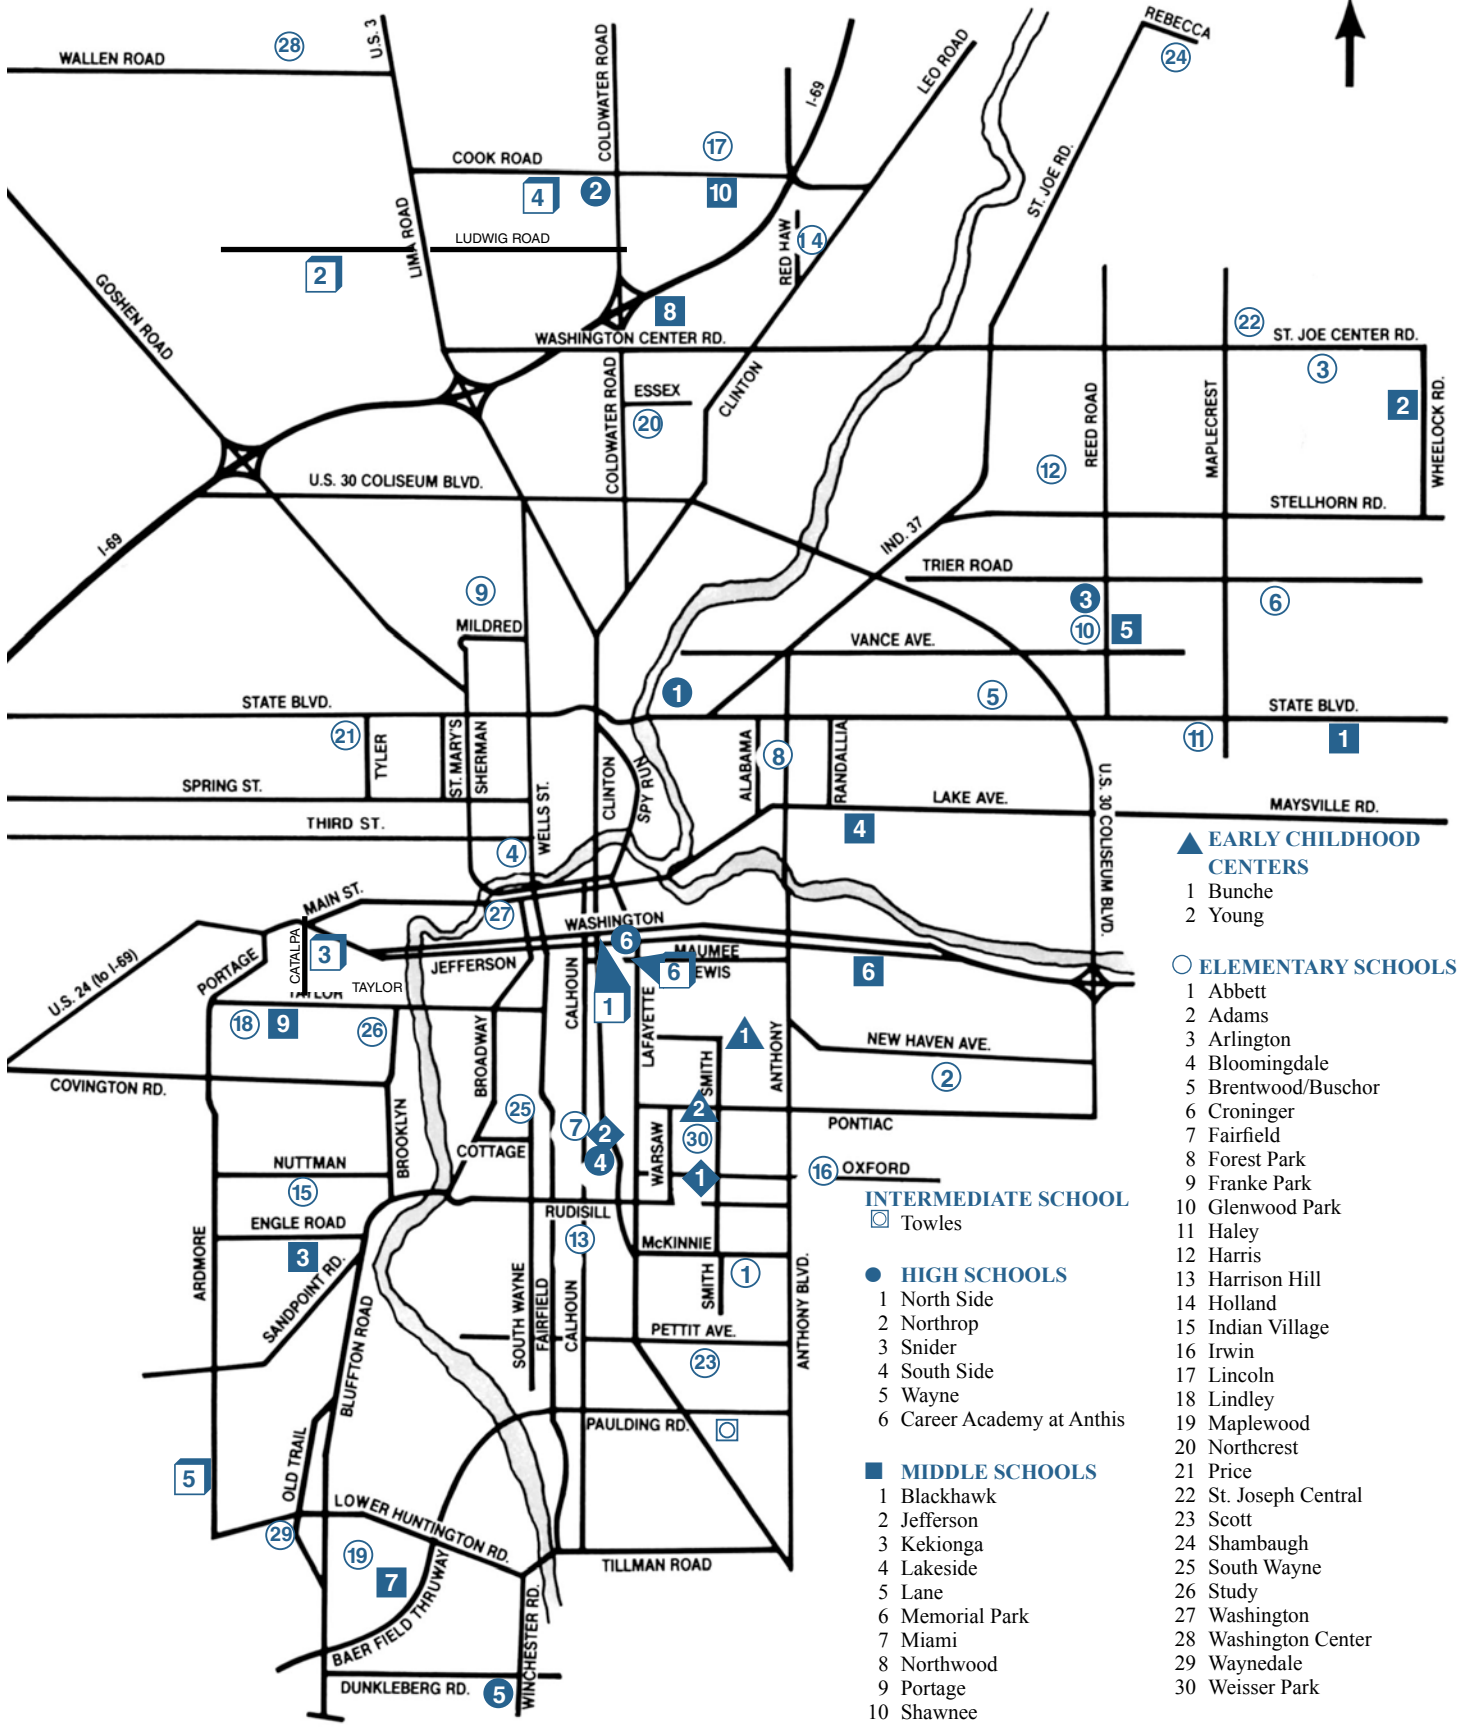

DISTRICT MAP

- ▲ **EARLY CHILDHOOD CENTERS**
 - 1 Bunche
 - 2 Young
- **ELEMENTARY SCHOOLS**
 - 1 Abbett
 - 2 Adams
 - 3 Arlington
 - 4 Bloomingdale
 - 5 Brentwood/Buschor
 - 6 Croninger
 - 7 Fairfield
 - 8 Forest Park
 - 9 Franke Park
 - 10 Glenwood Park
 - 11 Haley
 - 12 Harris
 - 13 Harrison Hill
 - 14 Holland
 - 15 Indian Village
 - 16 Irwin
 - 17 Lincoln
 - 18 Lindley
 - 19 Maplewood
 - 20 Northcrest
 - 21 Price
 - 22 St. Joseph Central
 - 23 Scott
 - 24 Shambaugh
 - 25 South Wayne
 - 26 Study
 - 27 Washington
 - 28 Washington Center
 - 29 Waynedale
 - 30 Weisser Park
- ◻ **INTERMEDIATE SCHOOL**
 - Towles
- **HIGH SCHOOLS**
 - 1 North Side
 - 2 Northrop
 - 3 Snider
 - 4 South Side
 - 5 Wayne
 - 6 Career Academy at Anthis
- **MIDDLE SCHOOLS**
 - 1 Blackhawk
 - 2 Jefferson
 - 3 Kekionga
 - 4 Lakeside
 - 5 Lane
 - 6 Memorial Park
 - 7 Miami
 - 8 Northwood
 - 9 Portage
 - 10 Shawnee

◆ **OTHER SCHOOLS & PROGRAMS**

- 1 Ward Education Center
- 2 Natatorium

◻ **ADMINISTRATION/OPERATIONS**

- 1 Grile Administration Center
- 2 Nutrition Services
- 3 Facilities/Printing Services/Media Services/Maintenance & Operations/Warehouse

- 4 Transportation North
- 5 Transportation South
- 6 Family and Community Engagment Center