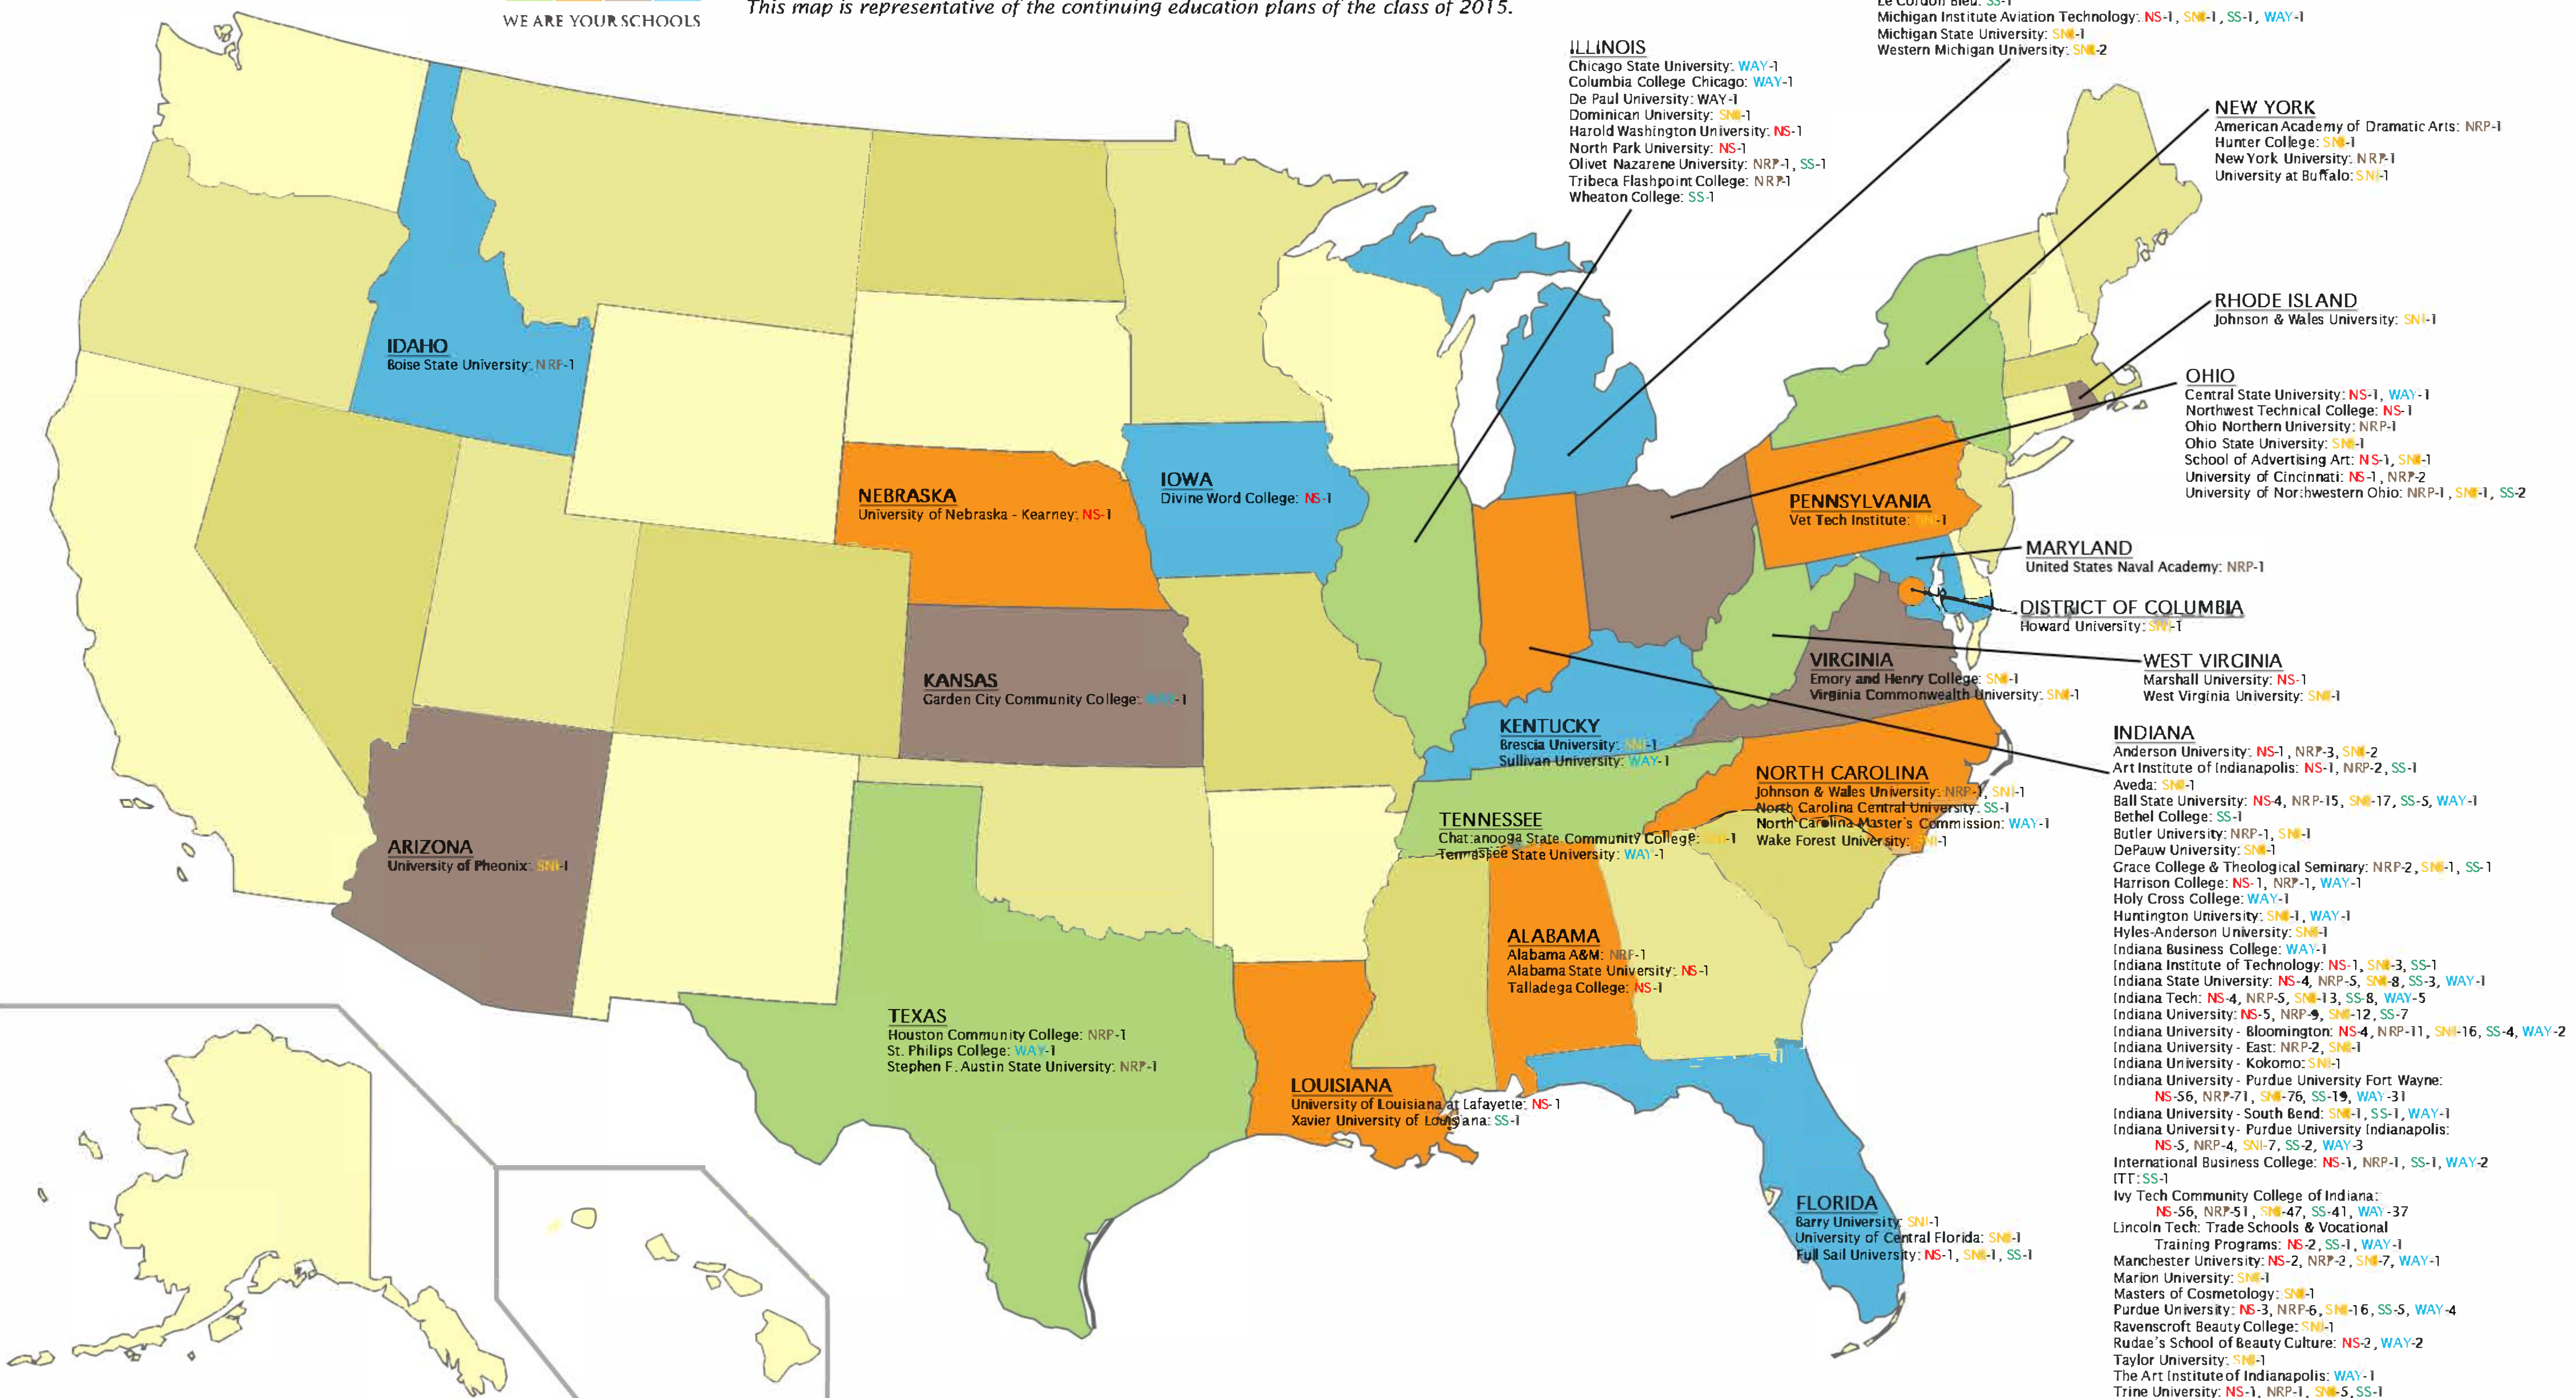

FORT WAYNE COMMUNITY SCHOOLS CLASS OF 2015 COLLEGE ATTENDANCE

This map is representative of the continuing education plans of the class of 2015.

MICHIGAN
Alma College: SNI-1
Concordia University: SNI-1
Finlandia University: NRP-1
Le Cordon Bleu: SS-1
Michigan Institute Aviation Technology: NS-1, SNI-1, SS-1, WAY-1
Michigan State University: SNI-1
Western Michigan University: SNI-2

ILLINOIS
Chicago State University: WAY-1
Columbia College Chicago: WAY-1
De Paul University: WAY-1
Dominican University: SNI-1
Harold Washington University: NS-1
North Park University: NS-1
Olivet Nazarene University: NRP-1, SS-1
Tribeca Flashpoint College: NRP-1
Wheaton College: SS-1

NS: North Side NRP: Northrop SNI: Snider SS: South Side WAY: Wayne