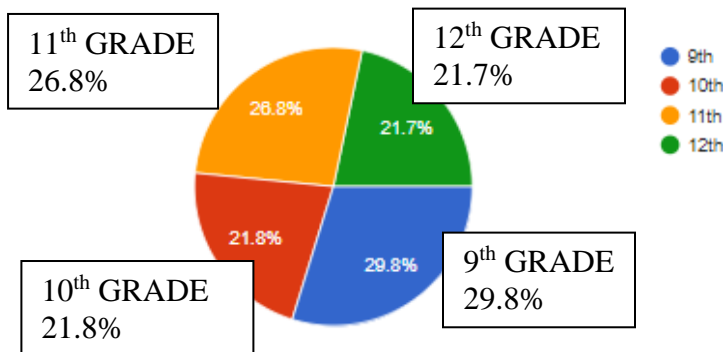

Northrop Students Said . . .

During 2017 Homecoming Week, over a thousand students gave feedback about their school habits and opinions about Northrop during Bruin Time.

Who responded, and what did they say? Check it out . . .

What is your grade level?

1,024 responses