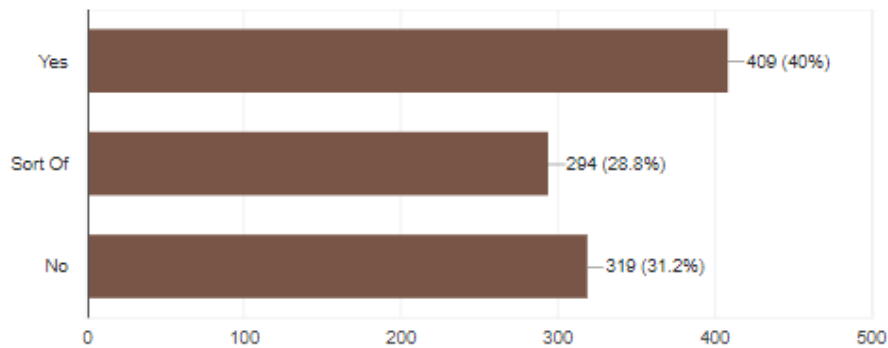

I have participated/will participate in Homecoming Activities this week

1,022 responses