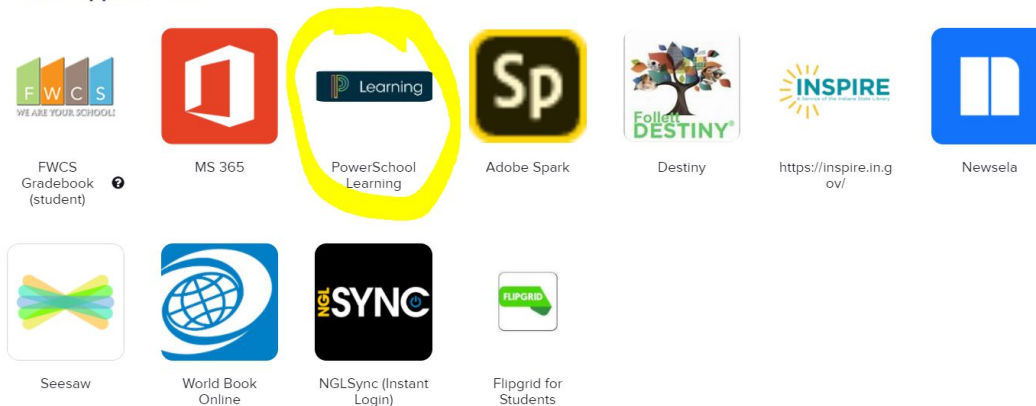

FWCS Applications

Students will be able to access various applications in the same way using Clever.

****Whenever prompted, students should Sign in with Google and use their FWCS email and password.**