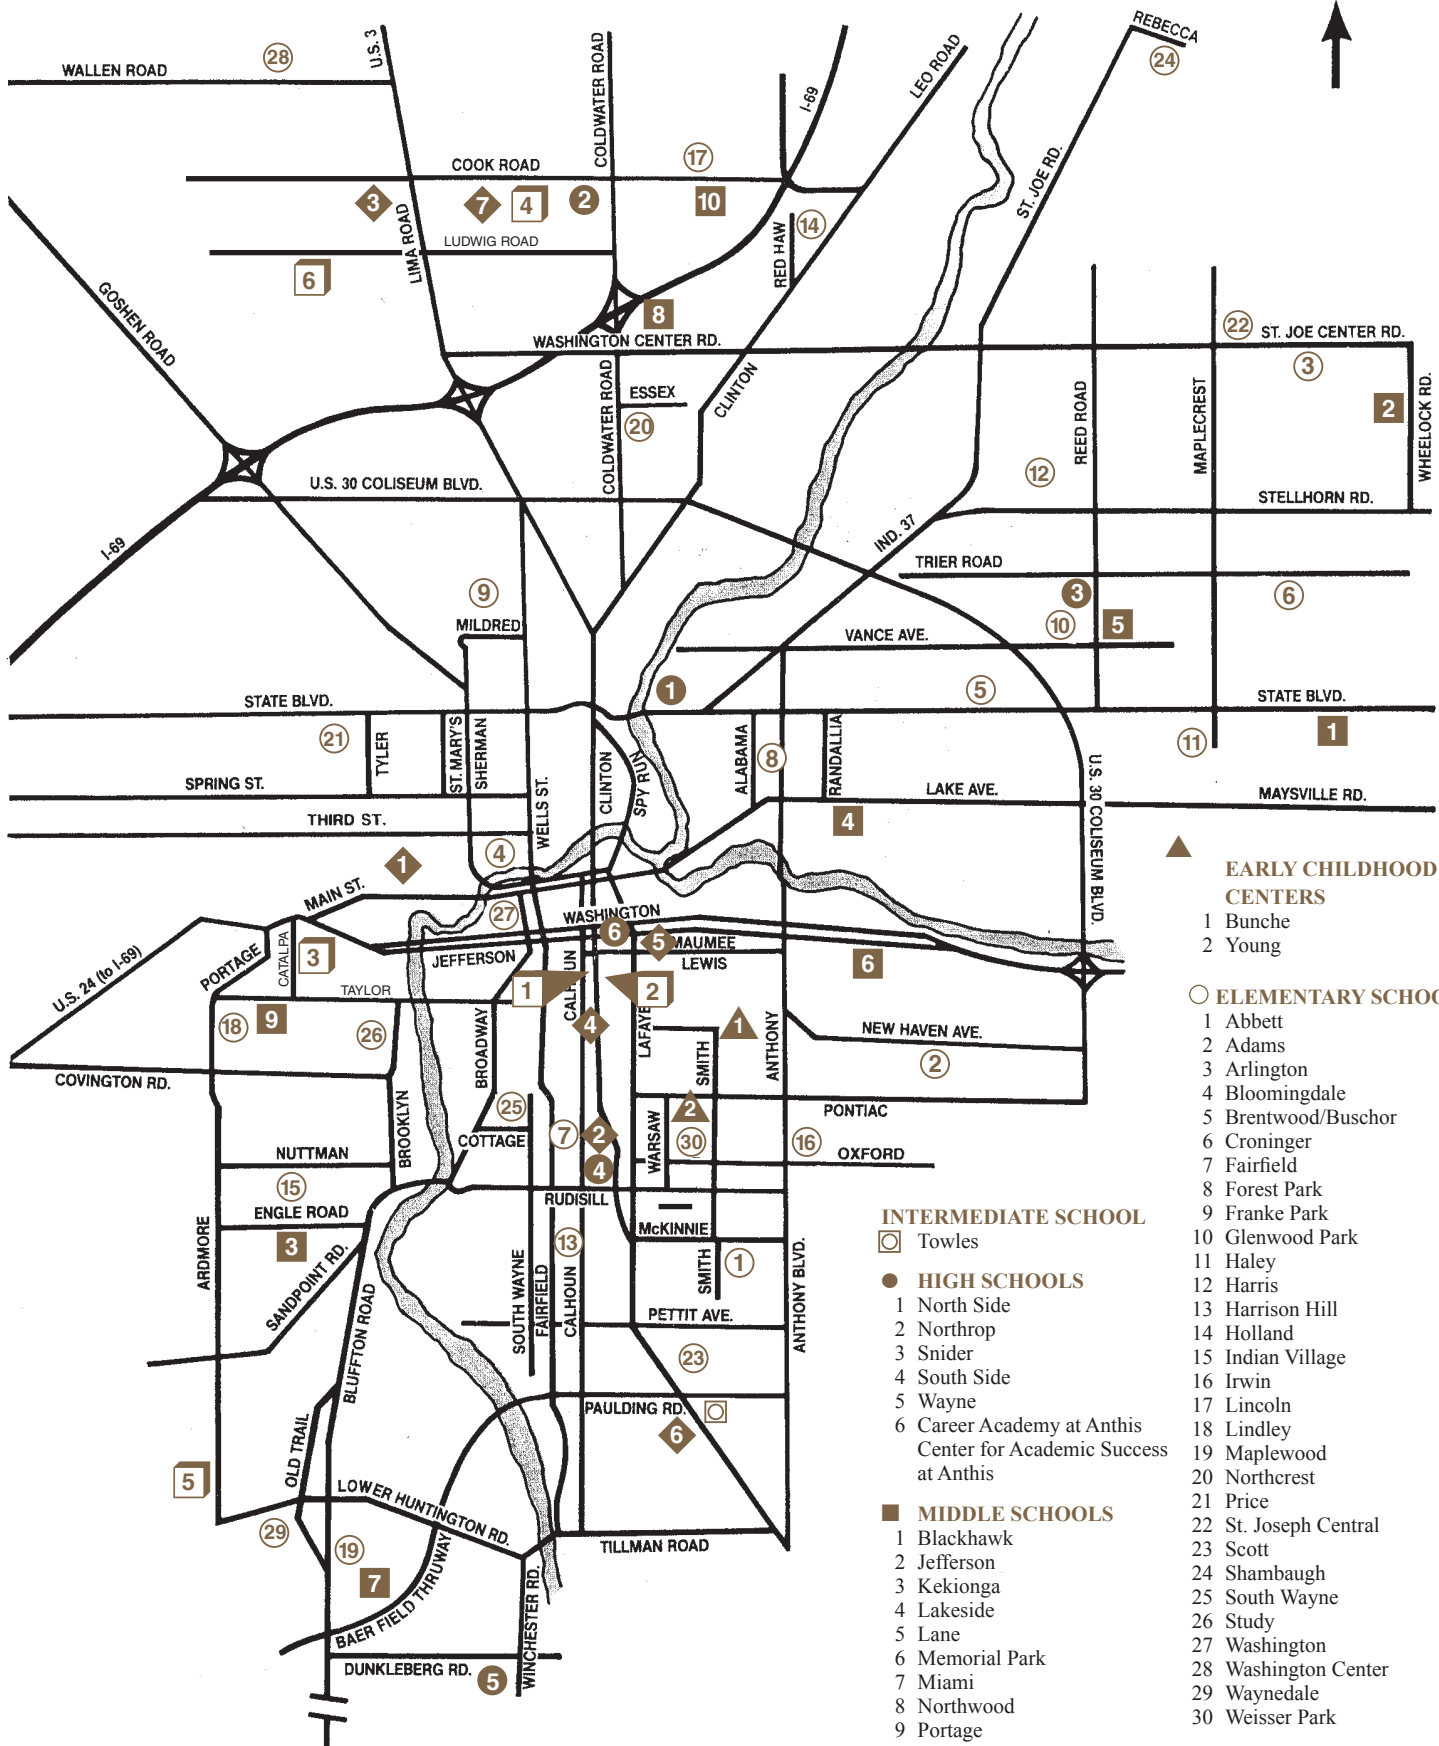

SCHOOL LOCATIONS

- ▲ **EARLY CHILDHOOD CENTERS**
- 1 Bunche
- 2 Young

- **ELEMENTARY SCHOOLS**
- 1 Abbett
- 2 Adams
- 3 Arlington
- 4 Bloomingdale
- 5 Brentwood/Buschor
- 6 Croninger
- 7 Fairfield
- 8 Forest Park
- 9 Franke Park
- 10 Glenwood Park
- 11 Haley
- 12 Harris
- 13 Harrison Hill
- 14 Holland
- 15 Indian Village
- 16 Irwin
- 17 Lincoln
- 18 Lindley
- 19 Maplewood
- 20 Northcrest
- 21 Price
- 22 St. Joseph Central
- 23 Scott
- 24 Shambaugh
- 25 South Wayne
- 26 Study
- 27 Washington
- 28 Washington Center
- 29 Waynedale
- 30 Weisser Park

- ◻ **INTERMEDIATE SCHOOL**
- 1 Towles
- **HIGH SCHOOLS**
- 1 North Side
- 2 Northrop
- 3 Snider
- 4 South Side
- 5 Wayne
- 6 Career Academy at Anthis
- Center for Academic Success at Anthis

- **MIDDLE SCHOOLS**
- 1 Blackhawk
- 2 Jefferson
- 3 Kekionga
- 4 Lakeside
- 5 Lane
- 6 Memorial Park
- 7 Miami
- 8 Northwood
- 9 Portage
- 10 Shawnee

- ◆ **OTHER SCHOOLS & PROGRAMS**
- 1 Center for Academic Success at Nebraska
- 2 Natatorium
- 3 Parkview Education Center
- 4 Construction Trades
- 5 Automotive Center
- 6 Public Safety Academy of Northeast Indiana
- 7 Smith Field Aviation Technology

- ◻ **ADMINISTRATION/OPERATIONS**
- 1 Grile Administration Center
- 2 Family and Community Engagement Center
- 3 Facilities/Printing Services/Media Services/Maintenance & Operations/Warehouse
- 4 Transportation North
- 5 Transportation South
- 6 Nutrition Services