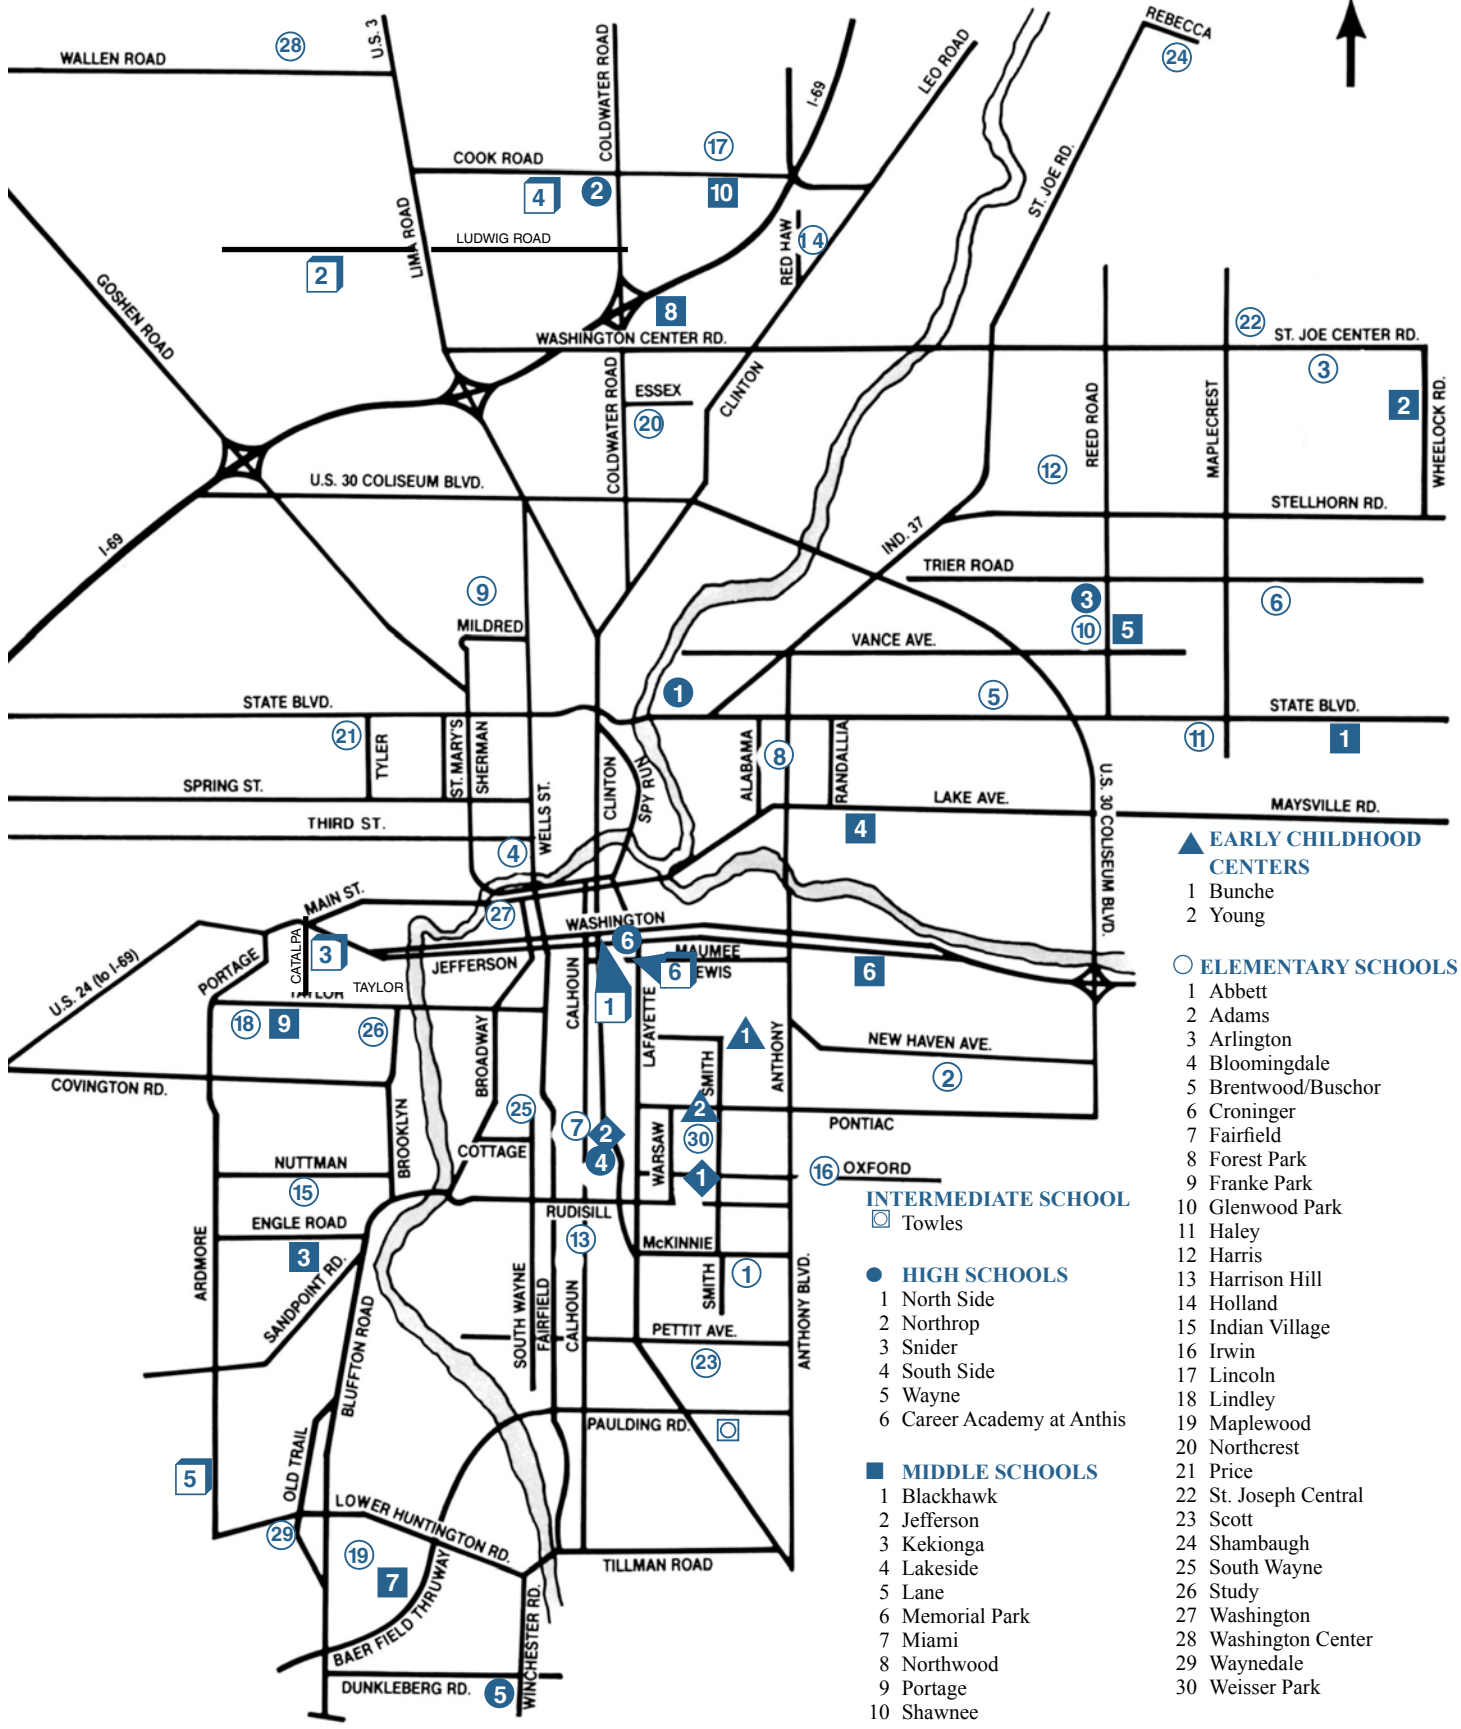

DISTRICT MAP

- ▲ **EARLY CHILDHOOD CENTERS**
 - 1 Bunche
 - 2 Young
- **ELEMENTARY SCHOOLS**
 - 1 Abbett
 - 2 Adams
 - 3 Arlington
 - 4 Bloomingdale
 - 5 Brentwood/Buschor
 - 6 Croninger
 - 7 Fairfield
 - 8 Forest Park
 - 9 Franke Park
 - 10 Glenwood Park
 - 11 Haley
 - 12 Harris
 - 13 Harrison Hill
 - 14 Holland
 - 15 Indian Village
 - 16 Irwin
 - 17 Lincoln
 - 18 Lindley
 - 19 Maplewood
 - 20 Northcrest
 - 21 Price
 - 22 St. Joseph Central
 - 23 Scott
 - 24 Shambaugh
 - 25 South Wayne
 - 26 Study
 - 27 Washington
 - 28 Washington Center
 - 29 Waynedale
 - 30 Weisser Park
- ◻ **INTERMEDIATE SCHOOL**
 - Towles
- **HIGH SCHOOLS**
 - 1 North Side
 - 2 Northrop
 - 3 Snider
 - 4 South Side
 - 5 Wayne
 - 6 Career Academy at Anthis
- **MIDDLE SCHOOLS**
 - 1 Blackhawk
 - 2 Jefferson
 - 3 Kekionga
 - 4 Lakeside
 - 5 Lane
 - 6 Memorial Park
 - 7 Miami
 - 8 Northwood
 - 9 Portage
 - 10 Shawnee

◆ **OTHER SCHOOLS & PROGRAMS**

- 1 Ward Education Center
- 2 Natatorium

◻ **ADMINISTRATION/OPERATIONS**

- 1 Grile Administration Center
- 2 Nutrition Services
- 3 Facilities/Printing Services/Media Services/Maintenance & Operations/Warehouse

- 4 Transportation North
- 5 Transportation South
- 6 Family and Community Engagment Center